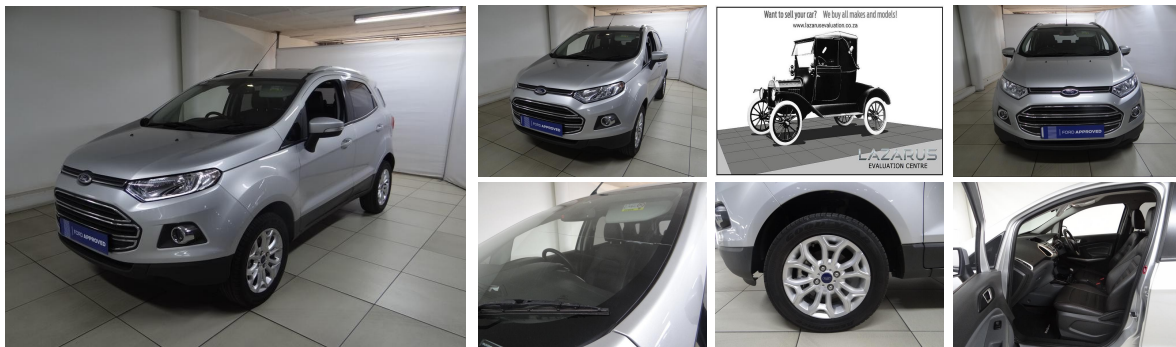

2015 Ford Ecosport 1.5 Tdci Titanium

Year - 2015
Mileage - 76400 KM
Colour - Silver
Transmission - Manual
Fuel - DIESEL
Body - SUV
No. of doors - 5
Seat Configuration - 5

R199 995,00

Vehicle Summary

- Body style -SUV
- Engine size - 1499 cc
- Fuel type - DIESEL
- Number of doors - 5
- Number of seats - 5
- Gearbox type - DURASHIFT 5-SPEED MANUAL
- MANUAL
- CO2 emissions - 125
- Standard manufacturers warranty (kms) - 120000
- Standard manufacturers warranty (months) - 48

Performance & Economy

- Fuel consumption (urban) - 4.90
- Fuel consumption (extra urban) - 4.30
- Fuel consumption (combined) - 4.50
- 0 - 62 mph - 76400
- Top speed - 0.00 km/h
- 4 Cylinders
- DOHC 4 VALVES PER CYLINDER
- 66kW@3750(Engine Power)
- 205Nm@2000 Torque

Dimensions

- Height - 1639 mm
- Length - 4010 mm
- Wheelbase - 2521 mm
- Width - 176 mm
- Fuel tank capacity - 52 l
- Gross vehicle weight - 1283 kg
- Luggage capacity (seats down) - 362 l
- Luggage capacity (seats up) - 0 l
- Max loading weight - 362 kg